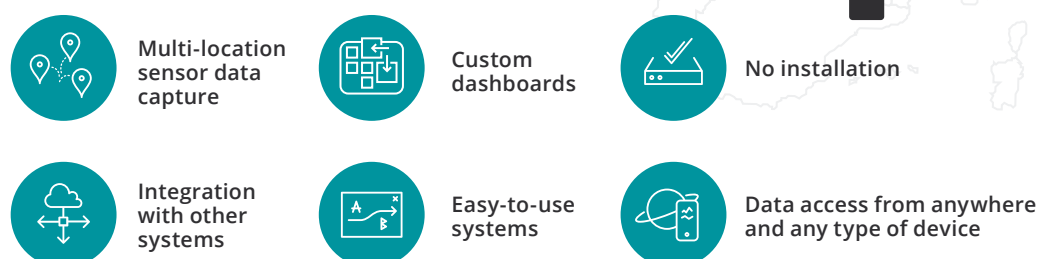

Aranet Cloud

Aranet Cloud is an industrial-grade solution for data collection, aggregation, and analysis. It offers centralized reporting, customizable dashboards, and helpful alarms to give you an overview of all your classrooms from wherever you are.