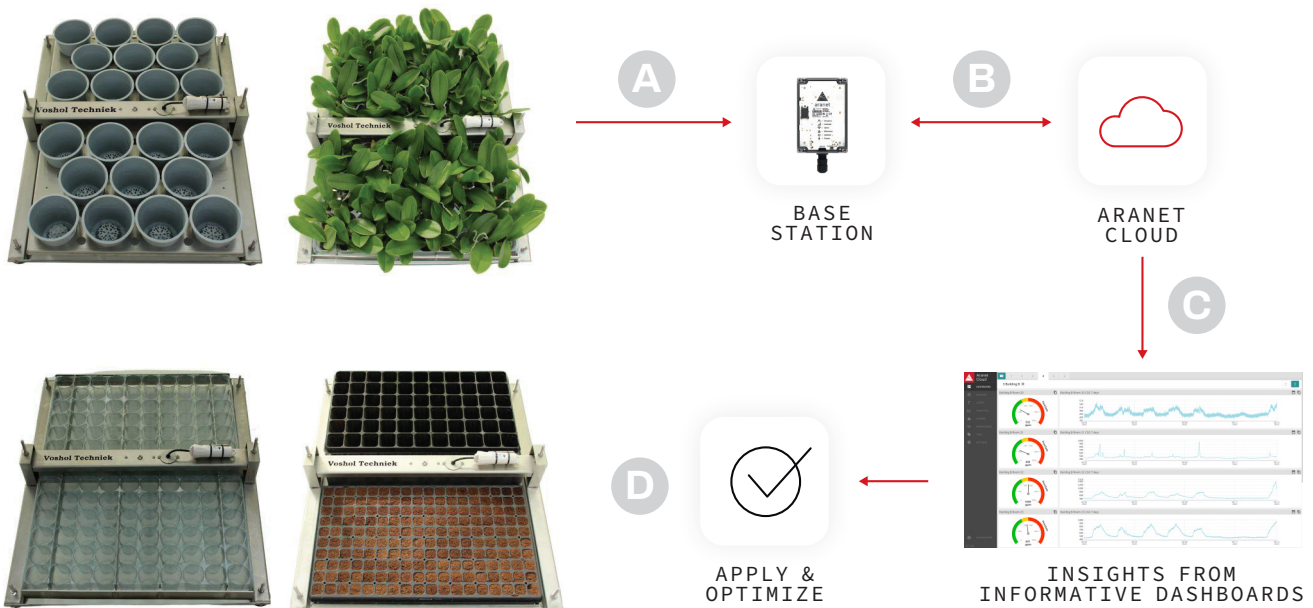

aranet

VOSHOL **VT** TECHNIEK
Grensverleggend Automatiseren

A solution for wireless seedling weighing

Consistent, precise, and conveniently managed weighing of the seedlings is important for successful horticulture operation. The combination of Aranet and Voshol technology enables:

Wireless & Continuous seedling weighing

Consistent & Easy weight data access

Seedling growth optimization & precision irrigation

How it works

Aranet wireless sensor attached to the Voshol weighing frame with multiple seedlings sends measurement data to the Aranet base station connected to Aranet Cloud where it can be accessed any time, anywhere.

The wireless solution for consistent and reliable seedling weight measurement works in following way:

- A. Weight data from Voshol frame are sent by Aranet wireless sensor to the Aranet base station.
- B. Base station data is accessed from Aranet cloud software locally or remotely.
- C. Gain insights on the seedling weight changes and patterns from dashboards in Aranet Cloud. Set email or SMS alarms for timely reaction.
- D. Optimize growth process and seedling irrigation resulting in saved water and better root system.

High scalability of weighing

Regardless of the size of your business, the Aranet and Voshol seedling weighing solution is scalable with no limits – it is only up to you how many weighing frames you need. Add more as your business grows.