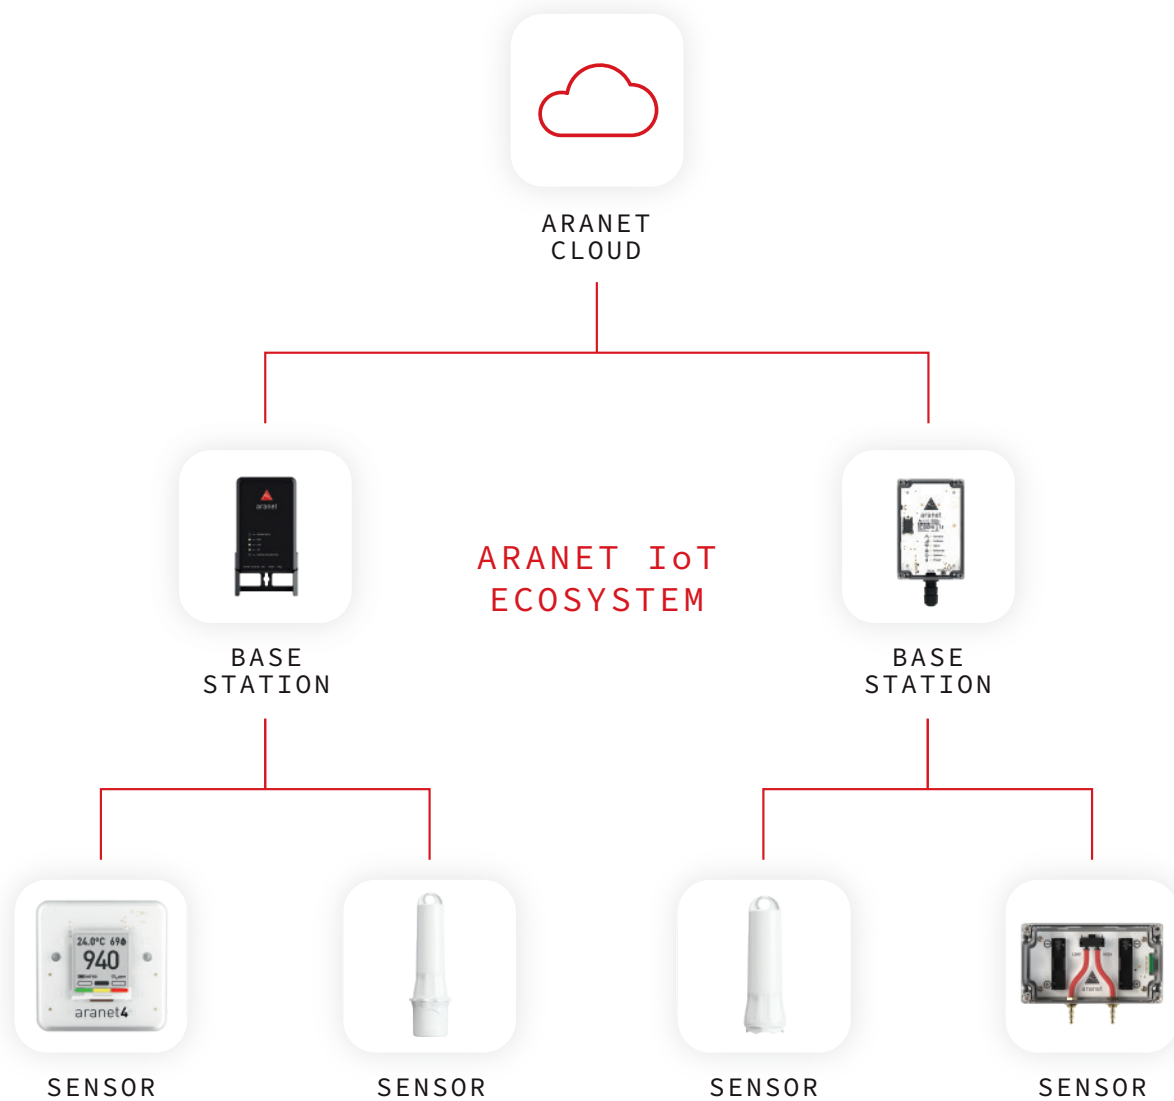

Wireless monitoring for a greenhouse

PRO / PRO Plus base station

An environmental monitoring solution that acts as a gateway, data storage, and web server

- 3 km / 1.9 mi line-of-sight range between the base station and sensors
- Up to 100 sensors per base station
- 24 / 7 monitoring with e-mail and SMS alerts
- Safe, private network independent from 3rd party service providers
- Available for indoor or outdoor environment, with or without LTE modem

Drainage sensor

Monitor the quantity of drain water from the substrate. Optimize irrigation and ensure efficient water management
Accuracy: ± 5 %
IP class: IP67

Stem Micro-Variations sensor

Monitor micro-variations of stem diameter to investigate effects of irrigation rate and other plant growth factors
Measurement range: 0 – 5 mm
Stem diameter range: 5 – 25 mm / 20 – 70 mm
IP class: IP67

Sap Flow sensor kit

Relative variations of sap flow rate in plants petiole or small shoot
Stem diameter: 1 to 5 mm or 4 to 10 mm
Power source: External power supply
IP class (transmitter): IP67

T-probe

Innovative greenhouse air temperature and humidity measurements
Range: T (-40 °C – 60 °C / -40 °F – 140 °F), RH (0 % – 100 %)
Accuracy: T (± 0.3 °C / ± 0.5 °F) RH (± 2 %)
IP class: IP65

Smarter than others

Sensors

A variety of wireless sensors that monitor conditions indoors and outdoors

Base stations

One or multiple base stations that gather and store data from sensors

Cloud

A cloud service to access, view, and analyze all your data in one place