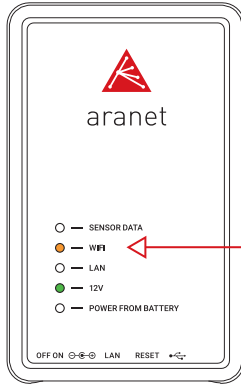

Aranet PRO base station

Quick start guide

1.

2.

3.

4.

🕒 10 sec

5.a