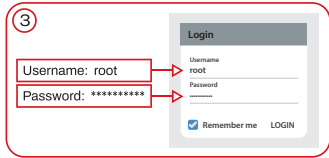

5.a

① 📶 WiFi SSID: Aranet-*****

② 🌐 URL: http://192.168.206.100