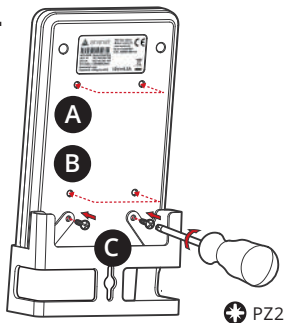

Aranet PRO base station

Quick start guide

1.

2.

3.

4.

🕒 10 sec

5.a