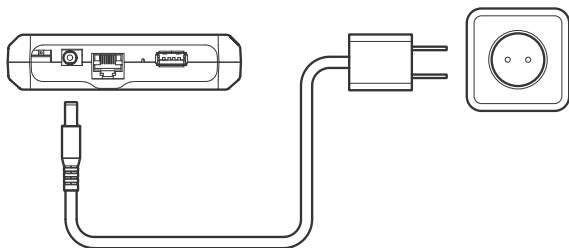

Aranet PRO base station

Quick start guide

1.

2.

3.

4.

🕒 10 sec

5.a