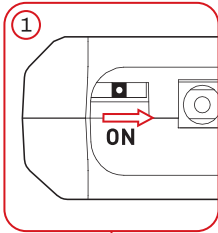

Aranet PRO base station

Quick start guide

1.

2.

3.

4.

🕒 10 sec

5.a