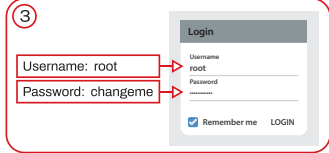

aranet

PRO base station
Made in Latvia, EU
www.aranet.com
M/N:TDSBWB01
S/N: 349681000113

WiFi SSID: Aranet-5e63aa
WiFi IP: 192.168.206.100
ETH IP: 192.168.205.100
ETH MAC: C49300A2592
Username: root
Password: nMbgvcwxM3

12V = 0.5A

5.b

① 📶 WiFi SSID: Aranet-*****

② 🌐 URL: http://192.168.206.100